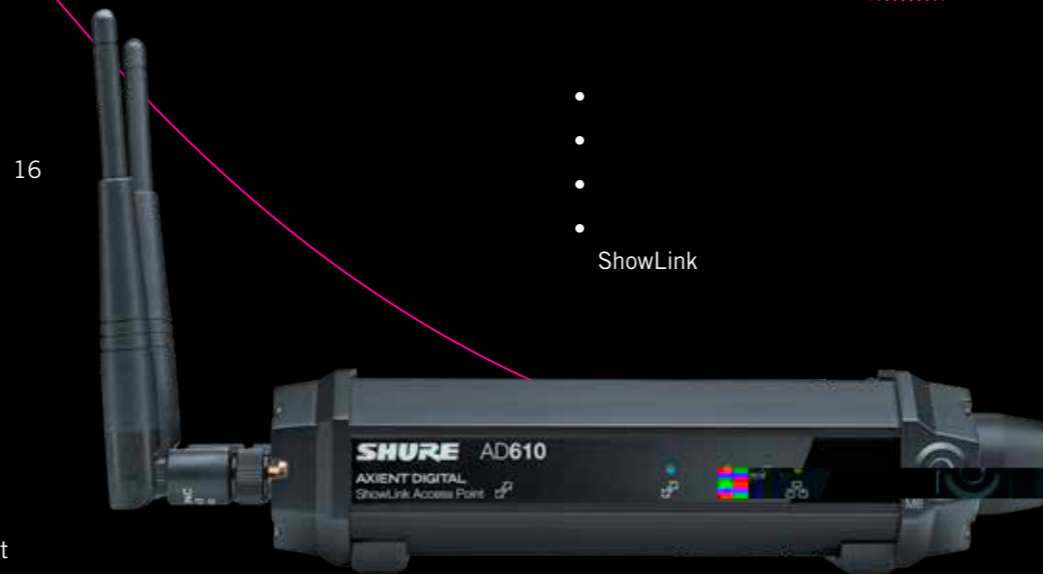

## AD610

Diversity ShowLink

- UHF (470–952 MHz)
- ShowLink
- 2.4GHz
- Axient Digital ADX