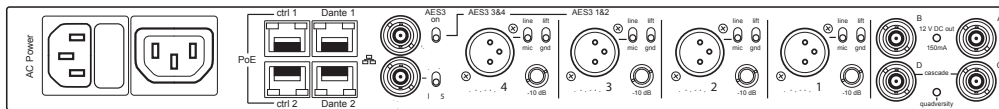

SHURE[®]

LEGENDARY
PERFORMANCE™

Axient[®] Digital

AXIENT[®] DIGITAL

AD4Q

AD2

Blank lined writing area with alternating shaded and unshaded horizontal bands. Two small 'x' marks are present on the second unshaded band.