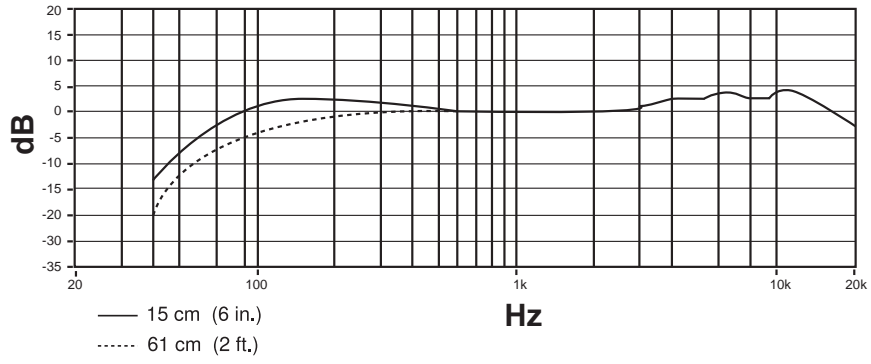

---

Vocalist at 6 inches

--	--

[www.shure.com/europe/compliance](http://www.shure.com/europe/compliance)