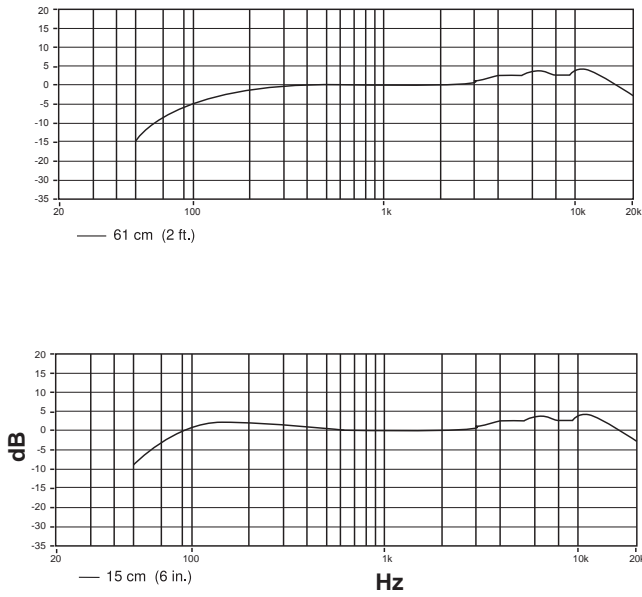

---

Vocalist at 6 inches

--	--

[www.shure.com/europe/compliance](http://www.shure.com/europe/compliance)