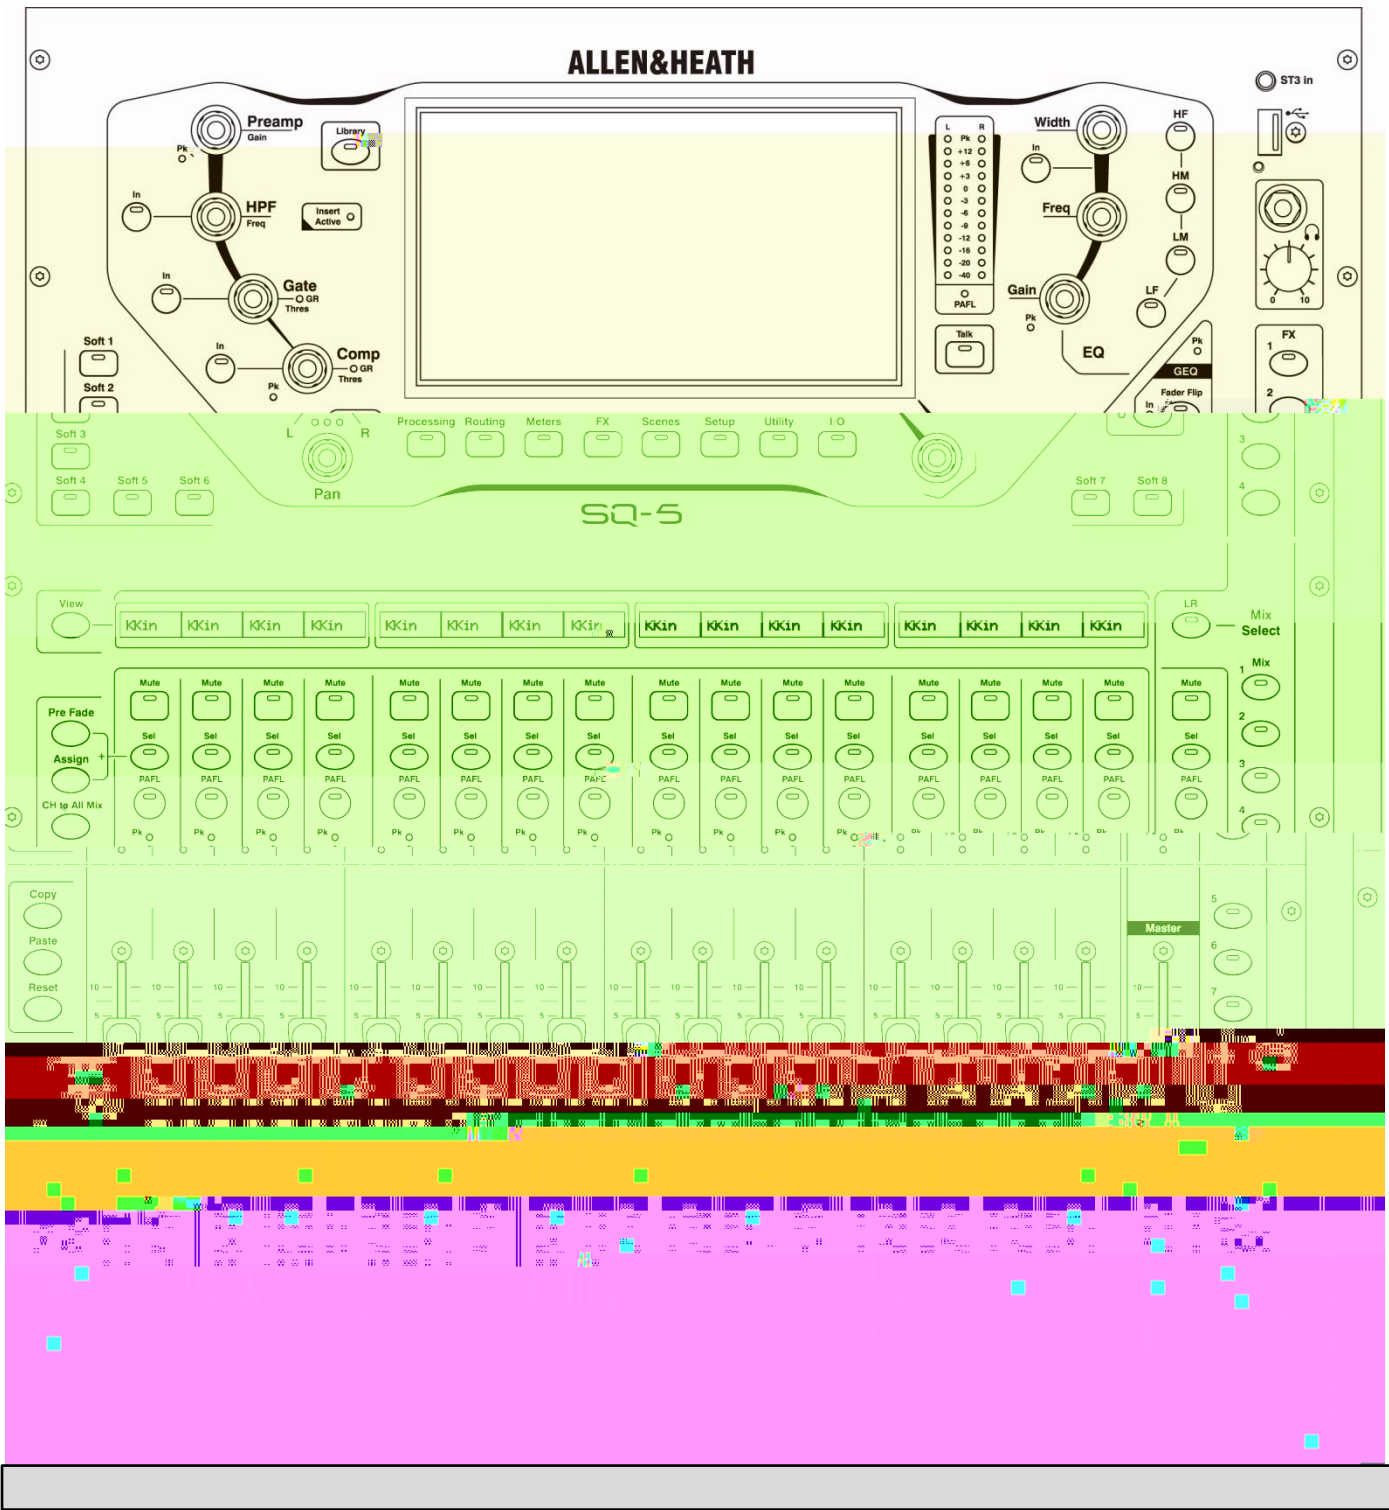

ALLEN&HEATH SQ-5

- 48
- 16 XLR
- 2 1/4" TRS
- 1 3.5mm
- 36
- 12 AUX +
- PAFL
- 14 12 XLR+2 1/4" TRS
- AES
- XLR
- 1/4" TRS
- Slink dSnake DX
- gigaACE 64X64
- I/O
- Dante/Waves
- 8
- 8 DCA
- 8 FX FX
- DEEP
- RackFX
- 7"
- 8
- / /
- 16+1 6 96
- GEQ
- 16 LCD
- /
- 31
- / /
- show 300 Scene
- Channel Safes Global
- FX
- SQ-Drive USB /
- USB Scenes Libraries Shows
- 32x32 USB / Mac /PC
- DAW USB TCP/IP MIDI
- iPad Android
- ME

75W

100-240V 50/60Hz

5-35

3 IEC

Allen & Heath SQ-5

SYSTEM BLOCK DIAGRAM

48 input channels x 36 bus Mix Engine

ware V1.0