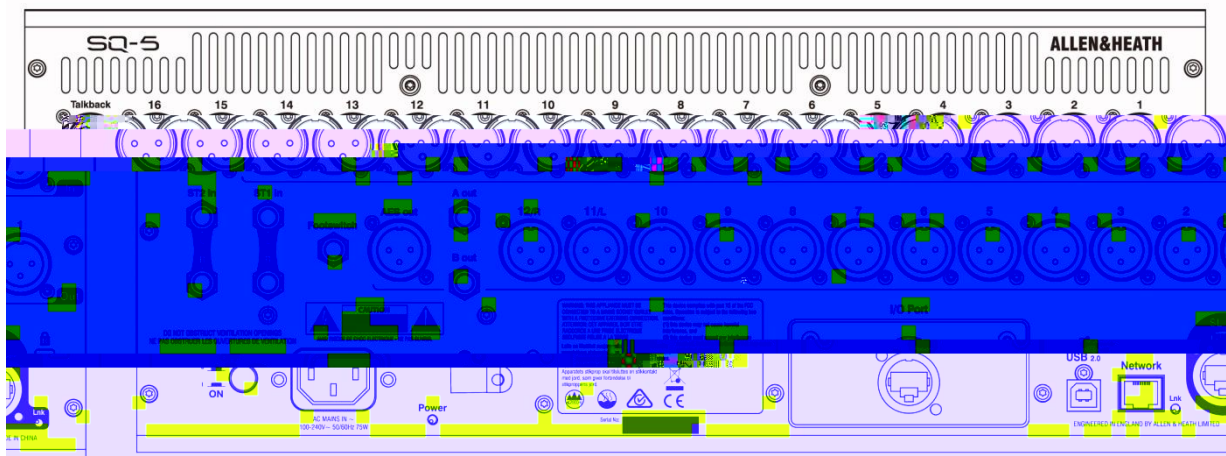

ALLEN&HEATH SQ-5

- 48
- 16 XLR
- 2 1/4" TRS
- 1 3.5mm
- 36
- 12 AUX +
- PAFL
- 14 12 XLR+2 1/4" TRS
- AES
- XLR
- 1/4" TRS
- Slink dSnake DX
- gigaACE 64X64
- I/O
- Dante/Waves
- 8
- 8 DCA
- 8 FX FX
- DEEP
- RackFX
- 7"
- 8
- / /
- 16+1 6 96
- GEQ
- 16 LCD
- /
- 31
- / /
- show 300 Scene
- Channel Safes Global
- FX
- SQ-Drive USB /
- USB Scenes Libraries Shows
- 32x32 USB / Mac /PC
- DAW USB TCP/IP MIDI
- iPad Android
- ME

			96kHz
XCVI FPGA	48		12
	17		
		FX	FX
DCA	MIDI		
		PAFL	Select
	Mute	LED	LED
	LCD		

XLR +60 dB 48V 8 DCA 8
 -20 dB +30 Automatic Mic Mixer
 dBu
 12 XLR 2 TRS 1/4 Jack +4 dBu +22 dBu
 EtherCON SLink DCA
 AoIP
 64x64 Allen & Heath Allen & Heath ME FX RTA
 I/O Waves AoIP 64 x 64 LR 12 LED PAFL
 Dante PAFL
 8 MMC / /DCA/ LED Tap Tempo Scene XLR AES/EBU
 SQ-Drive USB A / /
 7 USB 2.0 USB-B
 MIDI DAW
 100 Mbit/s Cat5
 MIDI TCP/IP
 LAN
 Show USB
 FX 300 Scene Safes
 RTA /
 Allen & Heath DEEP
 8 FX FX/ FX/

75W

100-240V 50/60Hz

5-35

3 IEC

Allen & Heath SQ-5

SYSTEM BLOCK DIAGRAM

48 input channels x 36 bus Mix Engine

ware V1.0

DCA

14 kg (30.9 lbs)

x x

638 x 514.9 x 198 mm (25.1" x 20.3" x
7.8")

820 x 680 x 360 mm (32.3" x 26.8" x
14.2")

13.3 kg (29.3 lbs)

17.3 kg (38.1 lbs)

* v1.1